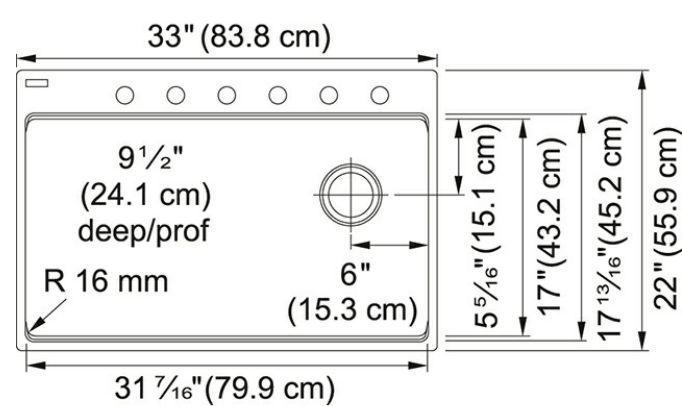

FEATURES

- Large capacity 9 1/2" deep bowl provides a generous workspace for dishes and large cookware.
- Accessory rail system supports optional accessories and turns the sink into a functional workstation
- Scratch resistant, fade resistant and impact resistant to retain its new appearance for years
- Sanitized® function reduces bacteria and microbe growth.
- Rear offset drain maximize the usable surface of the bowl and creates extra cabinet space beneath the sink.
- Topmount Installation

Product Picture

Technical Drawing

Product Dimensions

Length overall	33"
Width overall	22"
Length of large bowl	31 7/16"
Width of large bowl	17"
Depth of large bowl	9 1/2"
Minimum Cabinet Size	36"

General Information