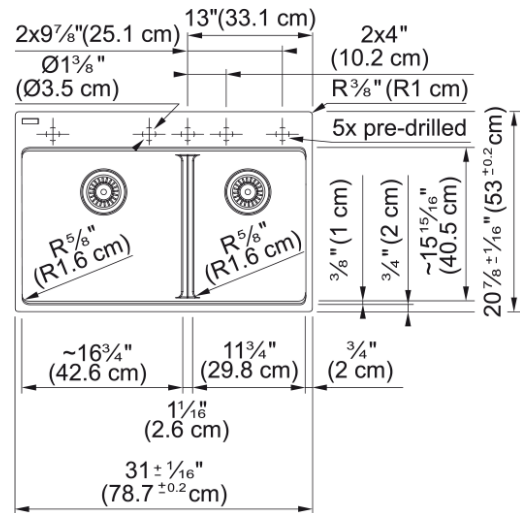

Maris Topmount Sink - MAG6601611LD-PWT | 114.0687.090

Technical Data

Aspect

Sink type	Sink
Type of material	Granite
Number of bowls	2
Color	Polar white
Finish	None

Product Dimensions

Exterior size: right to left	30.984
Exterior size: front to back	20.866
Large bowl size: right to left	16.945
Large bowl size: front to back	15.606
Large bowl: depth	9.492
Small bowl size: right to left	11.984
Small bowl size: front to back	15.606
Small bowl: depth	9.492

Installation

Minimum cabinet size	33"
----------------------	-----

Product specifications

Installation type	Topmount / drop in
Drain hole	3 1/2"
Position of drainer	No drainer

Product identification

Product brand	FRANKE
Product family	Maris
Collection	Maris
Certified by	IAPMO

Features

Drainers number	No drainer
-----------------	------------

Features

Product reversibility	No
Faucet ledge	Yes
Strainer assembly included	No
Strainer assembly type	No waste kit
Overflow	No
Number of faucet holes	5 - pre-scored
Soap dispenser hole	No