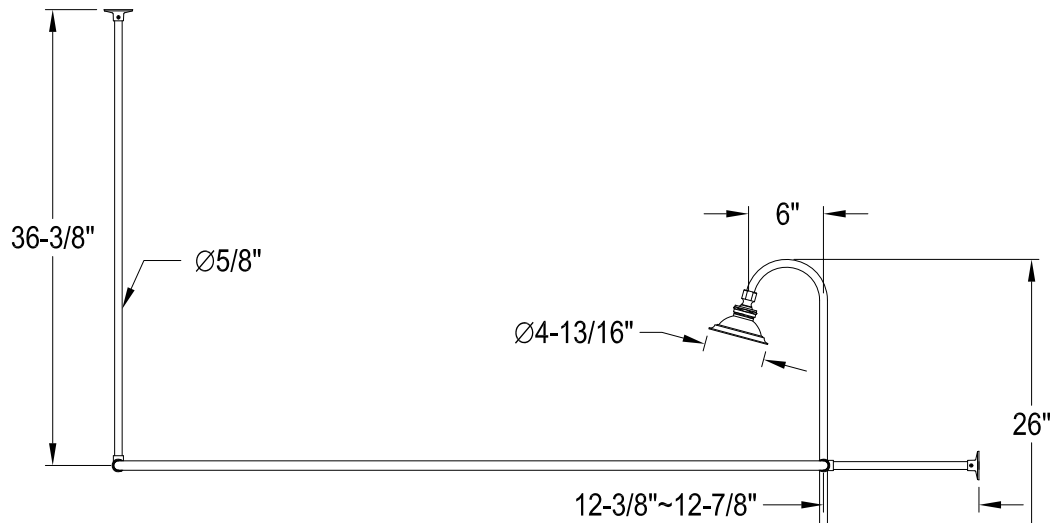

# CCK1181,2,5,8AX

Shower Combo

## CC471,2,5,8 Double Offset Bath Supply

## CC2091,2,5,8 Tub Waste & Overflow