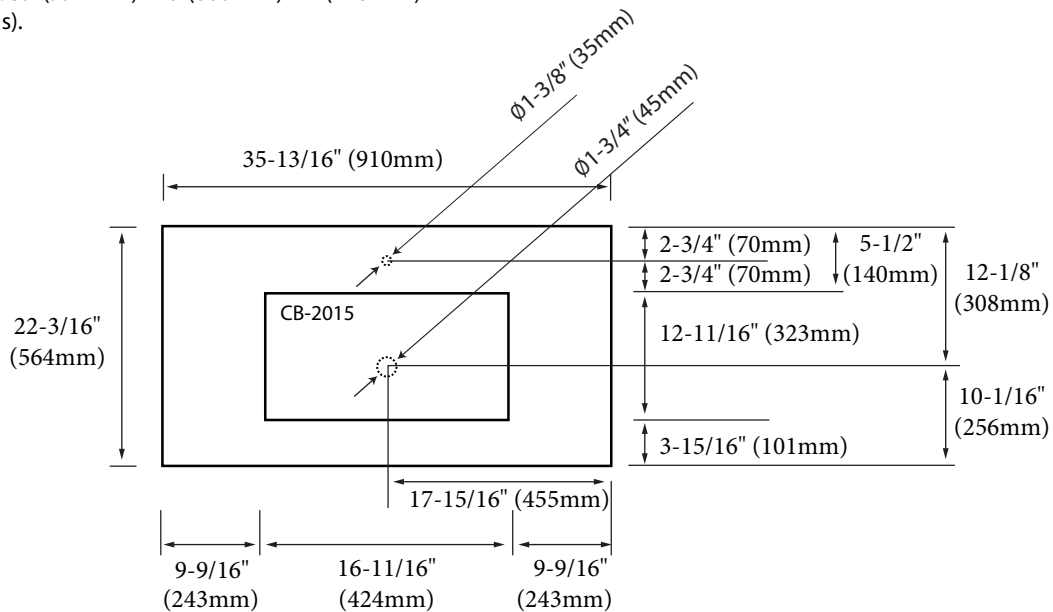

- QSV2230-36-110-XX - Single faucet (as shown)
- QSV2230-36-130-XX - 8" widespread

Quartzstone Countertop - 36"

Specification & Installation Guide

FEATURES

- Design: Quartzstone Countertop with apron.
- Material: Quartz composite.
- Type: Above-counter with under mount sink
- Dimension: 35-13/16" (910 mm)L x 22-3/16" (564 mm)W x 2-15/16" (75 mm)H
- Slab thickness: 3/4" (20 mm)
- Basin cut-out for Madeli undermount sink CB-2015.
- Faucet hole(s): Single or 8" widespread.
- 3" apron on front/ back/left/right sides.
- Backsplash included: 35-13/16" (910 mm)L x 3/4" (20 mm) x 3-15/16" (100 mm)H
- Packaging Dimensions: 39" (991 mm) x 26" (660 mm) x 7" (178 mm)
- Weight: 71 lbs (32.3 kgs).

FINISHES

- White (WH)
- White Carrara (WC)
- Soft Grey (SG)

TOP VIEW

UNDER SIDE VIEW (CLIP POSITIONS)

BACK VIEW

For clarification, please contact Madeli Customer Care at (800)-819-6988 or (305)-718-8817 Ext. 1

All dimensions are approximate and subject to standard tolerance. Specifications subject to change without prior notice.