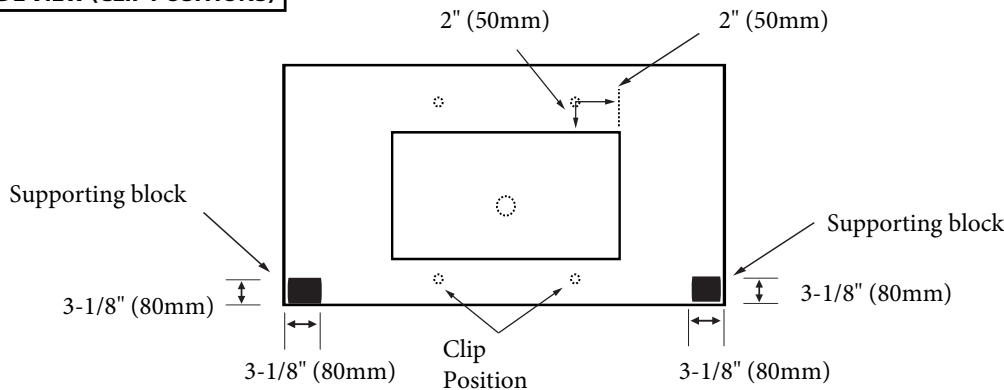

- QSV2230-36-110-XX - Single faucet (as shown)
- QSV2230-36-130-XX - 8" widespread

Quartzstone Countertop - 36"

Specification & Installation Guide

FEATURES

- Design: Quartzstone Countertop with apron.
- Material: Quartz composite.
- Type: Above-counter with under mount sink
- Dimension: 35-13/16" (910 mm)L x 22-3/16" (564 mm)W x 2-15/16" (75 mm)H
- Slab thickness: 3/4" (20 mm)
- Basin cut-out for Madeli undermount sink CB-2015.
- Faucet hole(s): Single or 8" widespread.
- 3" apron on front/ back/left/right sides.
- Backsplash included: 35-13/16" (910 mm)L x 3/4" (20 mm) x 3-15/16" (100 mm)H
- Packaging Dimensions: 39" (991 mm) x 26" (660 mm) x 7" (178 mm)
- Weight: 71 lbs (32.3 kgs).

FINISHES

- White (WH)
- White Carrara (WC)
- Soft Grey (SG)

TOP VIEW

UNDER SIDE VIEW (CLIP POSITIONS)

BACK VIEW

For clarification, please contact Madeli Customer Care at (800)-819-6988 or (305)-718-8817 Ext. 1

All dimensions are approximate and subject to standard tolerance. Specifications subject to change without prior notice.